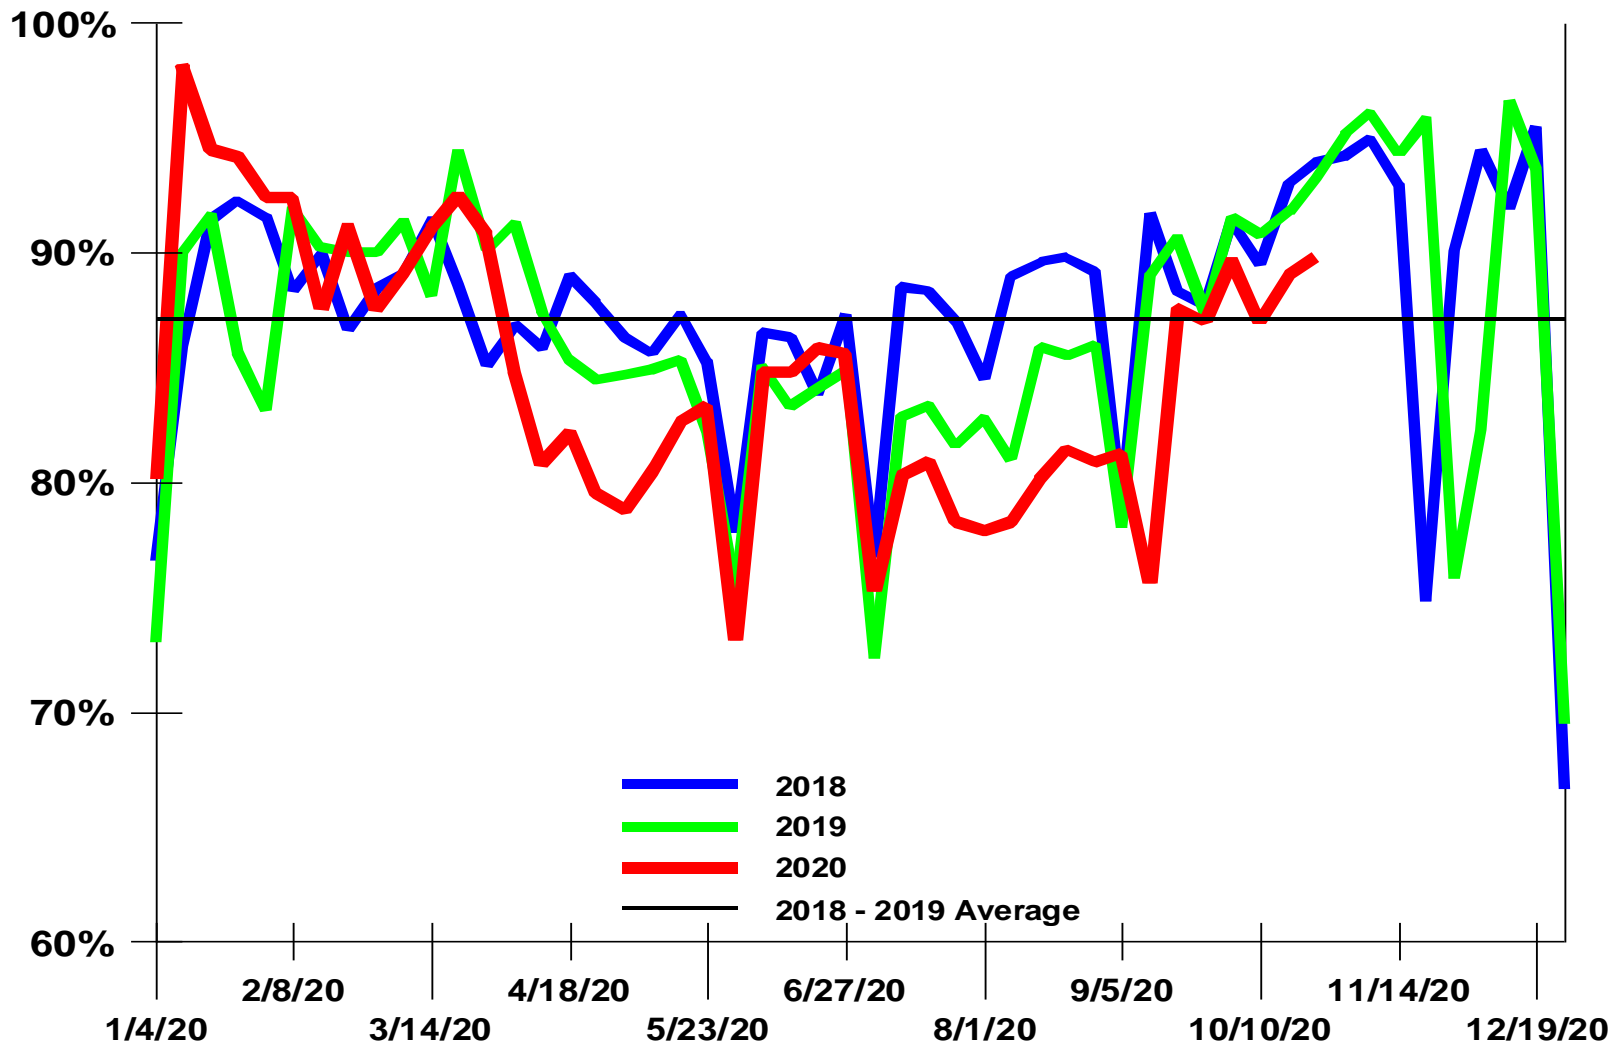

Plant Capacity Utilization – Cow Plants

Copyright 1991-2020