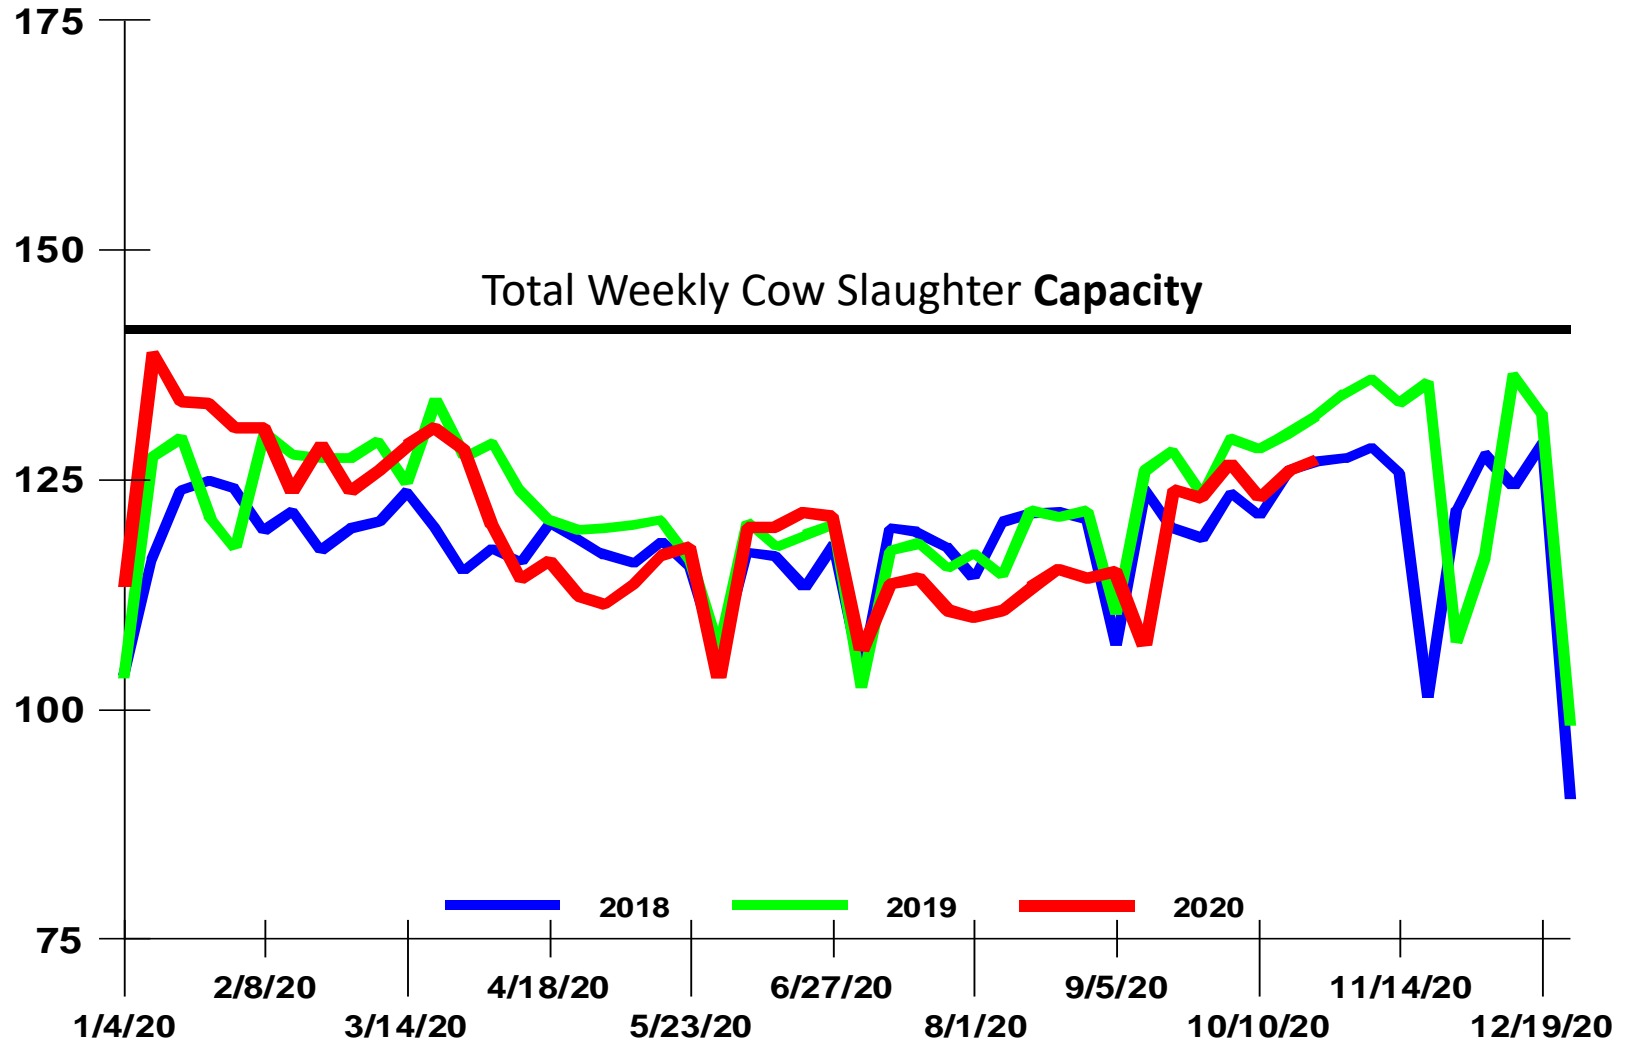

# Weekly Slaughter – Fed Steers & Heifers

Thousand head

Copyright 1991-2020

# Plant Capacity Utilization – Fed Cattle Plants

Copyright 1991-2020

# Weekly Slaughter – Cows

Thousand head

Copyright 1991-2020