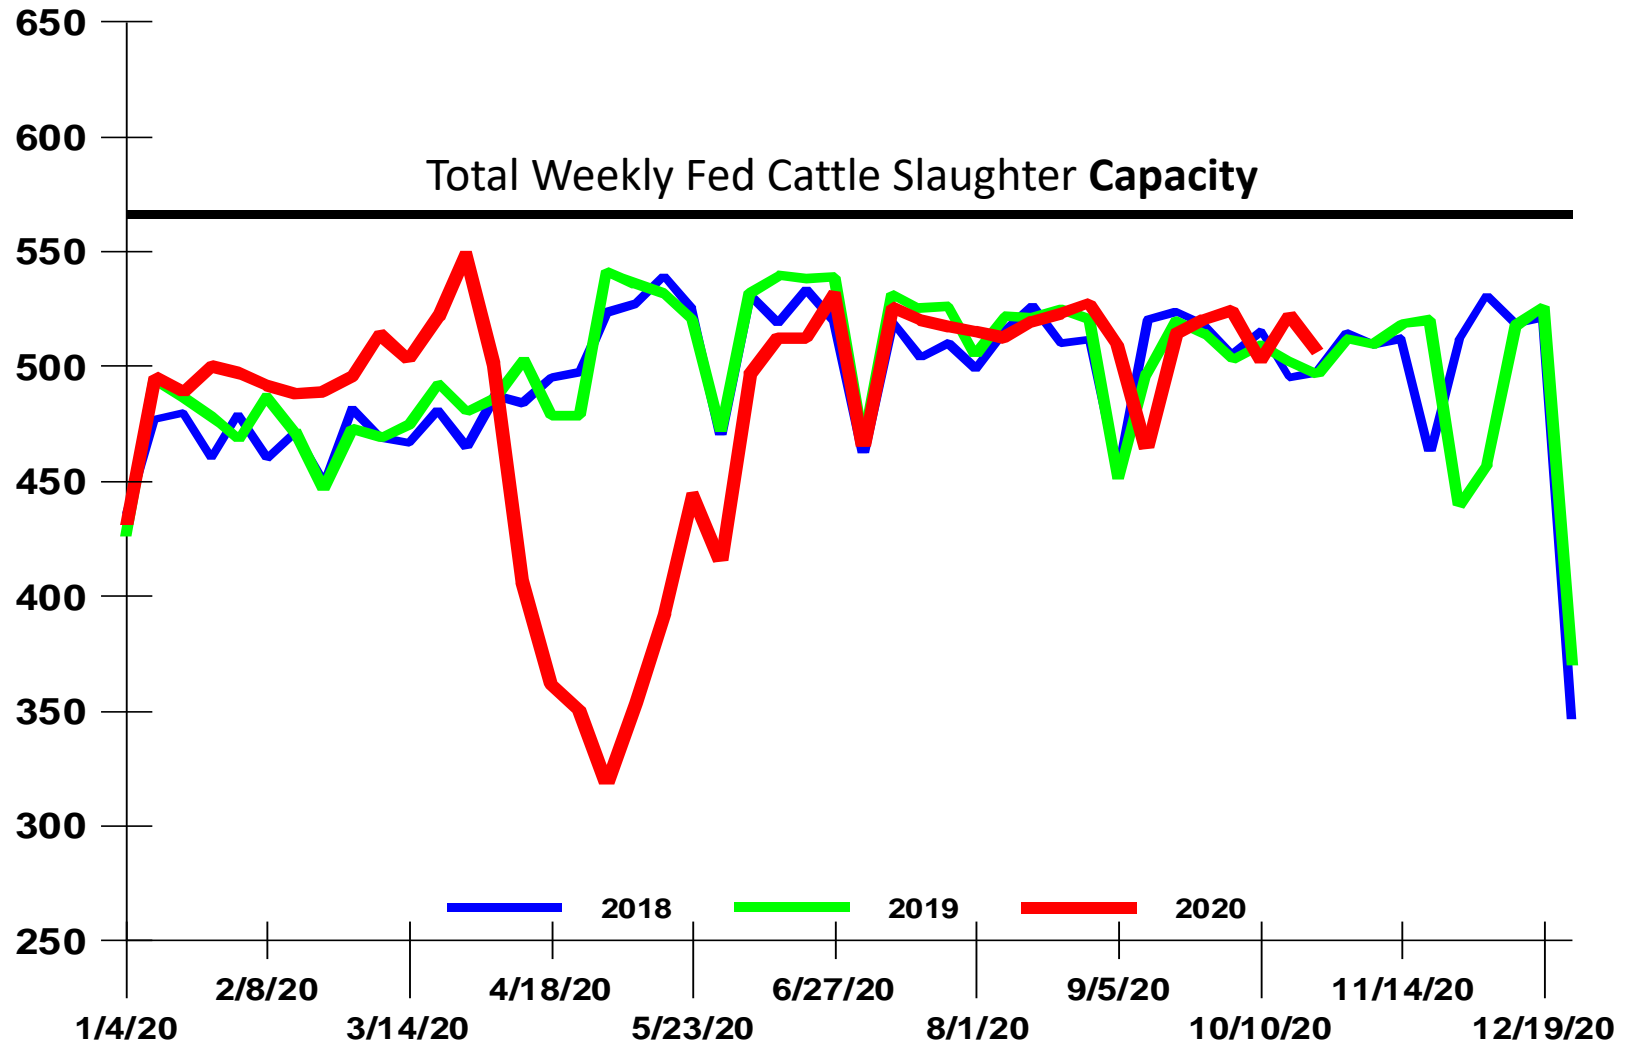

# Weekly Slaughter – Fed Steers & Heifers

Thousand head

Copyright 1991-2020

# Plant Capacity Utilization – Fed Cattle Plants

Copyright 1991-2020

# Weekly Slaughter – Cows

Thousand head

Copyright 1991-2020