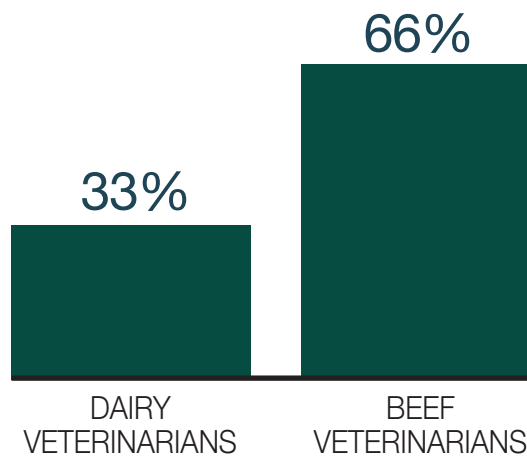

Species Focus Breakout

Source: Publisher's data